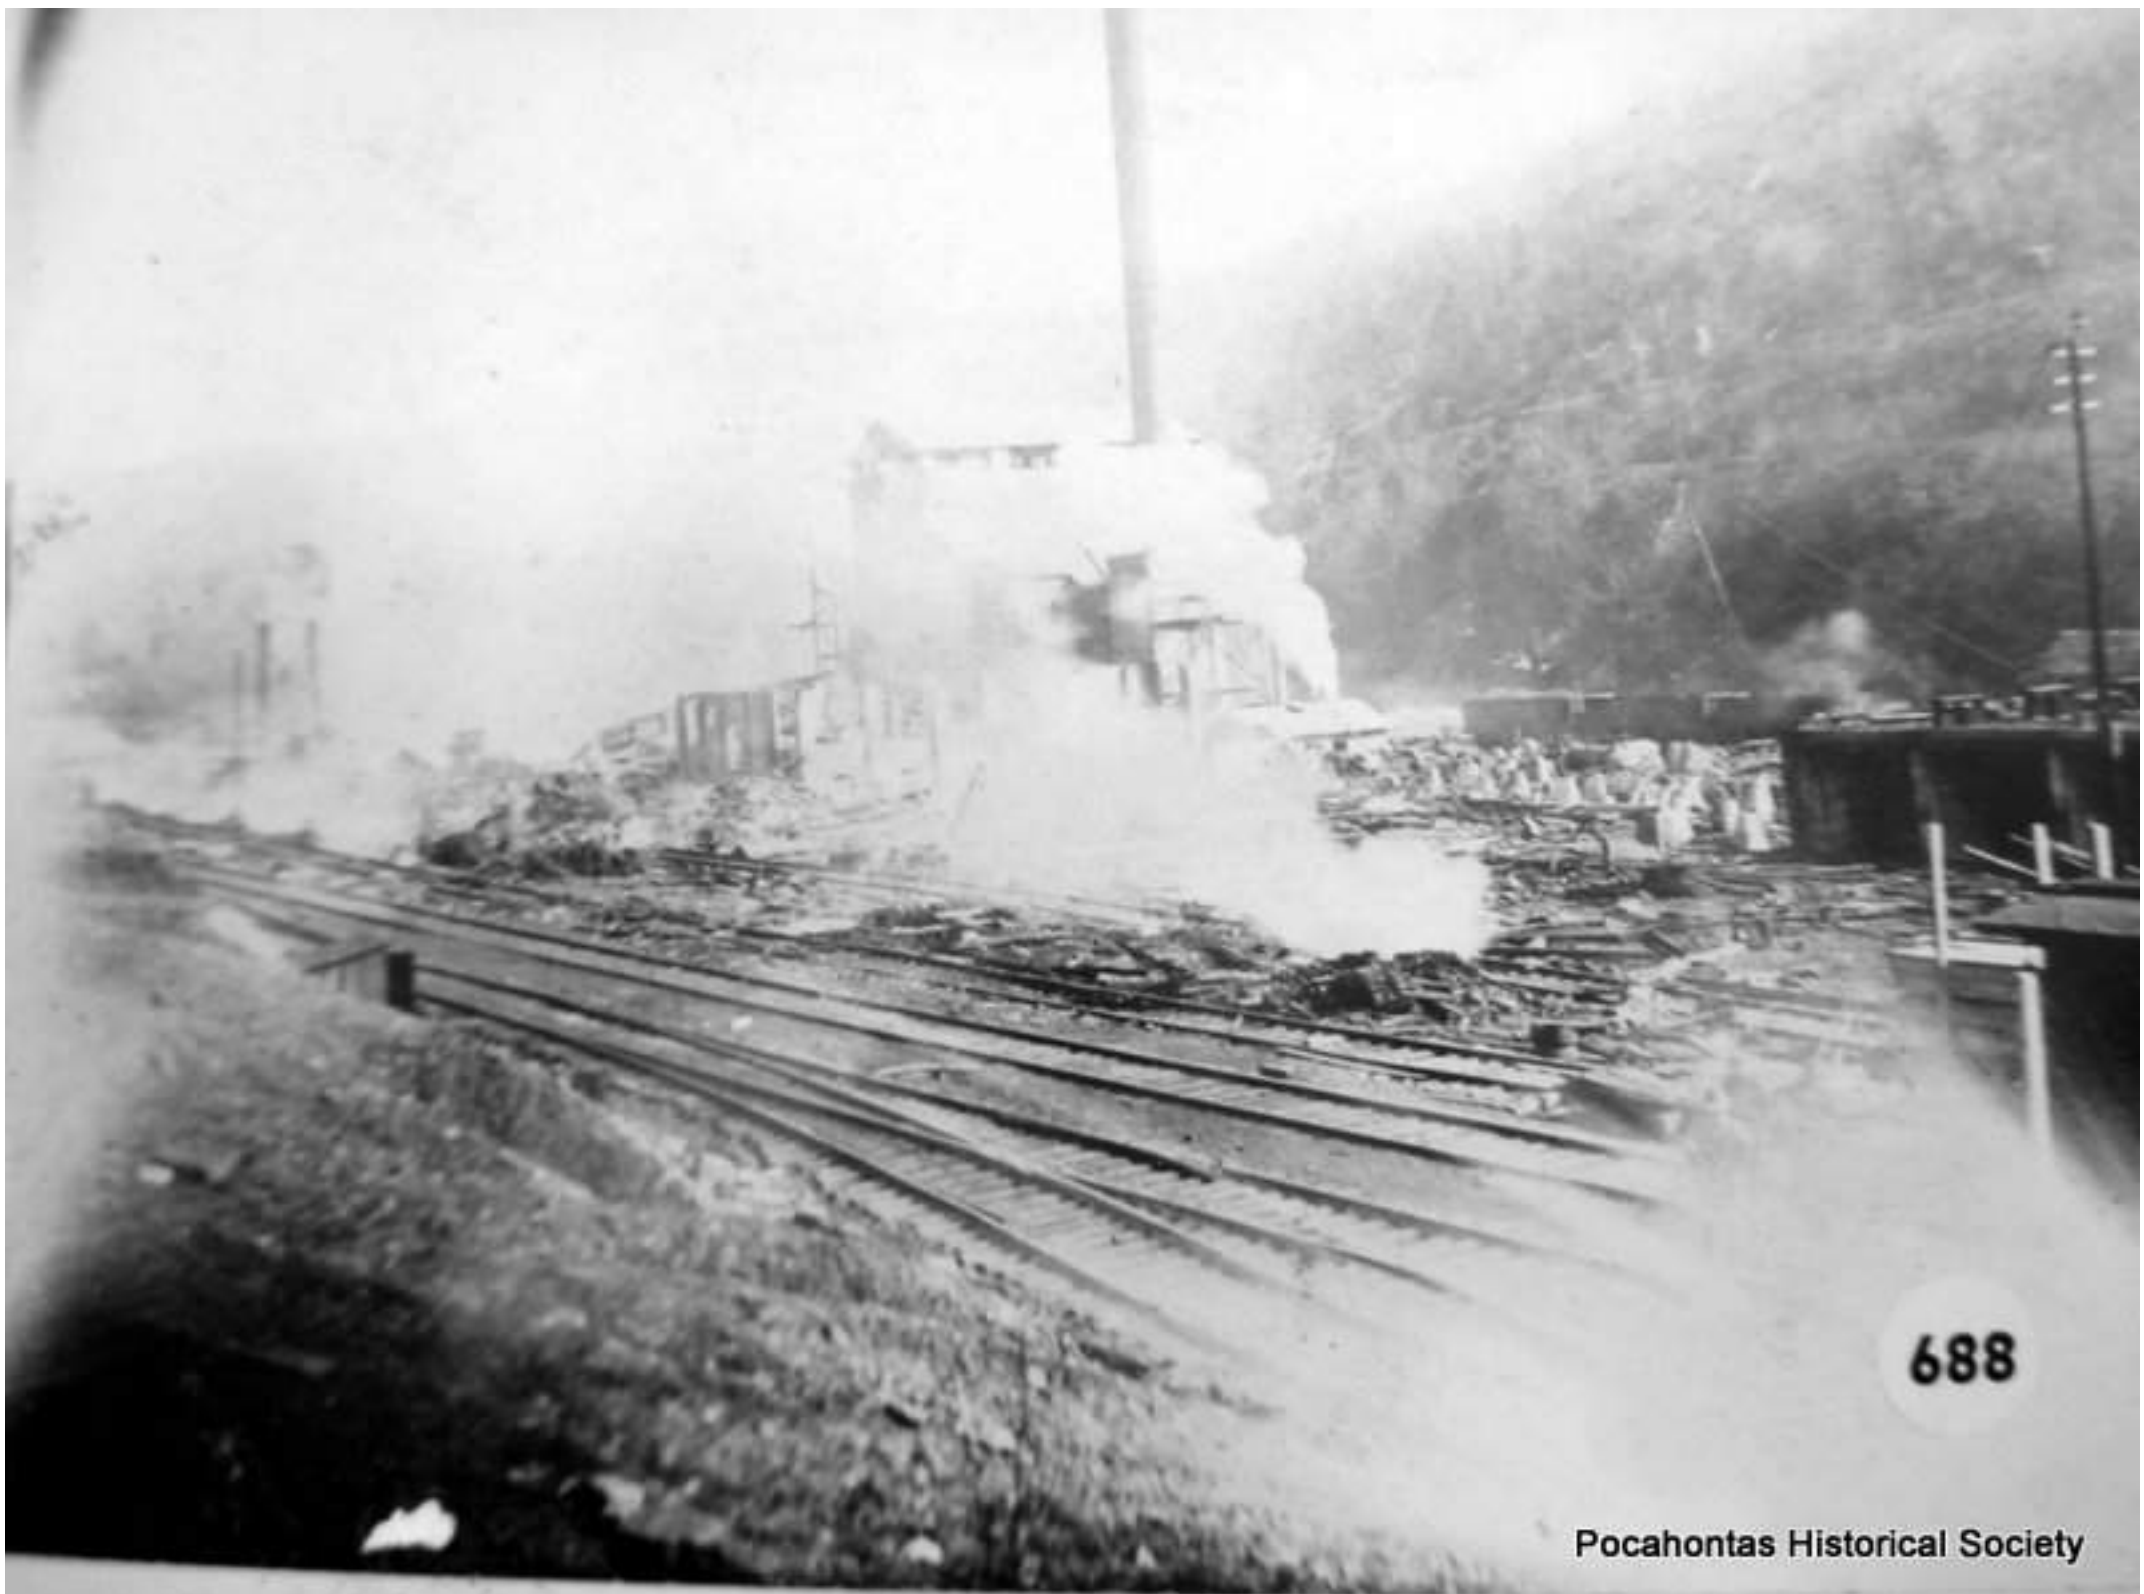

Subject :

View of W. Va. Pulp & Paper Co. Co.
mill following fire on February
1922

688

No. : 857

Source : L. B. Byrd

Original in the possession of :

source

Society